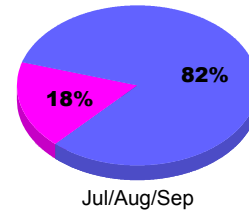

Gender Comparison 2012-2013

Jul/Aug/Sep

Legend: Male (Blue), Female (Magenta)